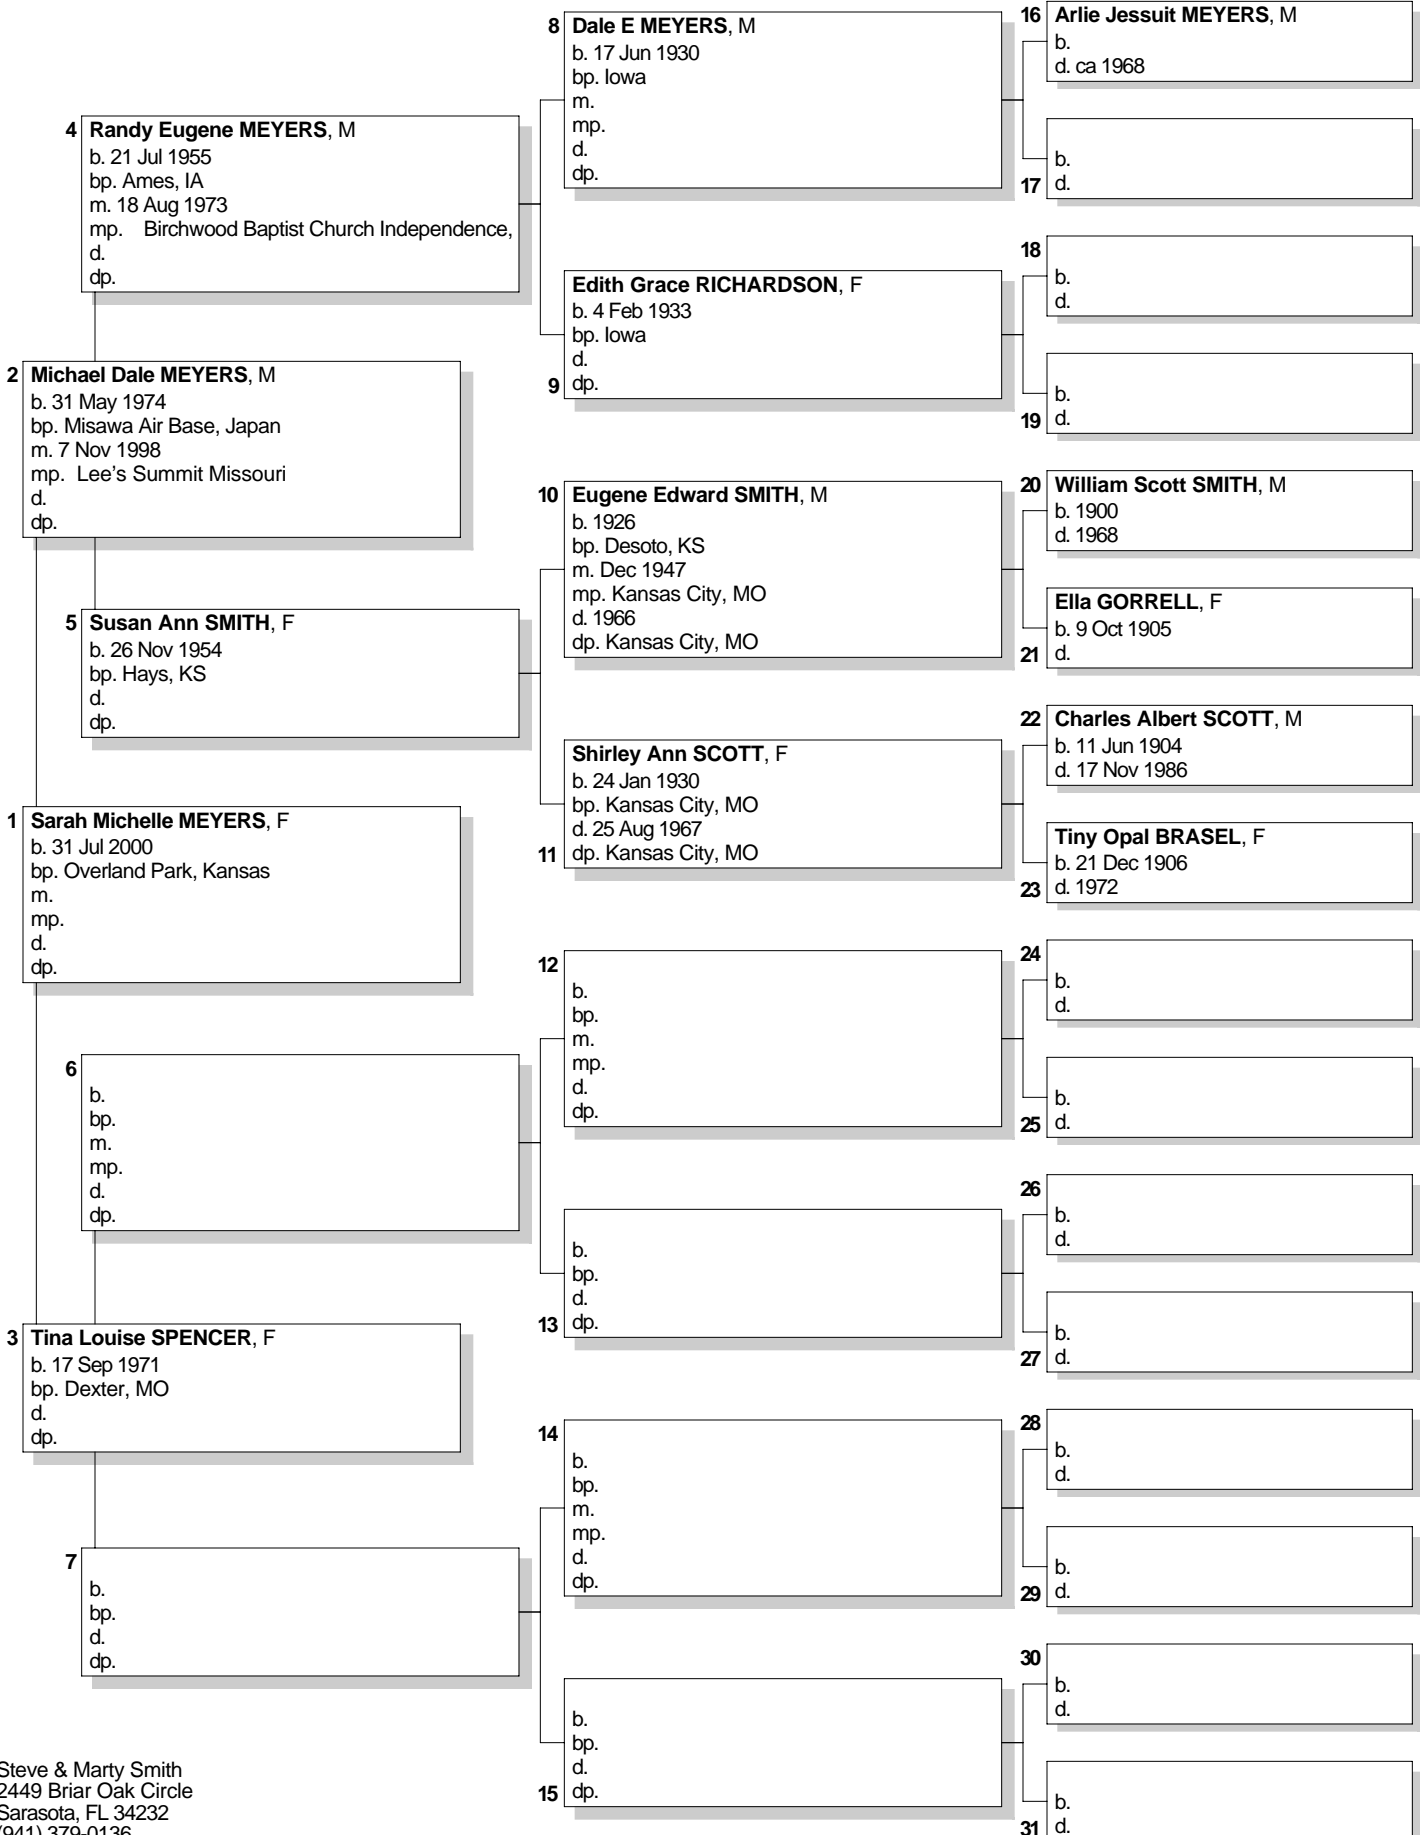

Cascading Pedigree

Chart #1

Steve & Marty Smith
2449 Briar Oak Circle
Sarasota, FL 34232
(941) 379-0136

Created 1 Jan 2001 by Steve Smith